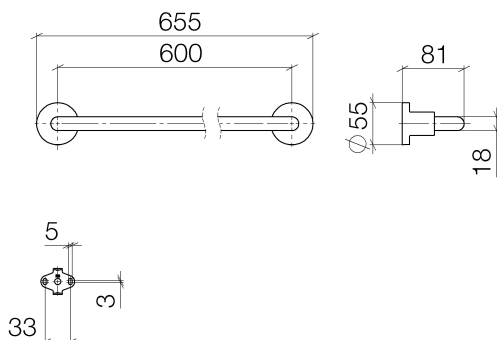

Bathtub - Tara.

Towel bar - polished chrome

Article number: 83 060 892-00

- Center to center 23-5/8"
- Width 25-3/4"
- Height 2-1/8"
- Flange diameter 2-1/8"
- 3-1/4" Projection

polished chrome

Dimensional drawing

All dimensions in mm / inch = mm x 0,0394

Bathtub - Tara.

Towel bar - polished chrome

Article number: 83 060 892-00

Bathtub - Tara.

Towel bar - polished chrome

Article number: 83 060 892-00

Other surface finishes