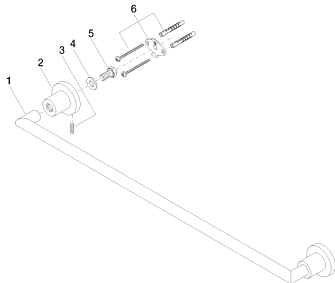

Bathtub - Tara.

Towel bar - polished chrome

Article number: 83 060 892-00

- Center to center 23-5/8"
- Width 25-3/4"
- Height 2-1/8"
- Flange diameter 2-1/8"
- 3-1/4" Projection

polished chrome

Dimensional drawing

All dimensions in mm / inch = mm x 0,0394

Bathtub - Tara.

Towel bar - polished chrome

Article number: 83 060 892-00

Bathtub - Tara.

Towel bar - polished chrome

Article number: 83 060 892-00

Other surface finishes

Spare parts list

Number	Item Number	Designation	Number of units
--------	-------------	-------------	-----------------